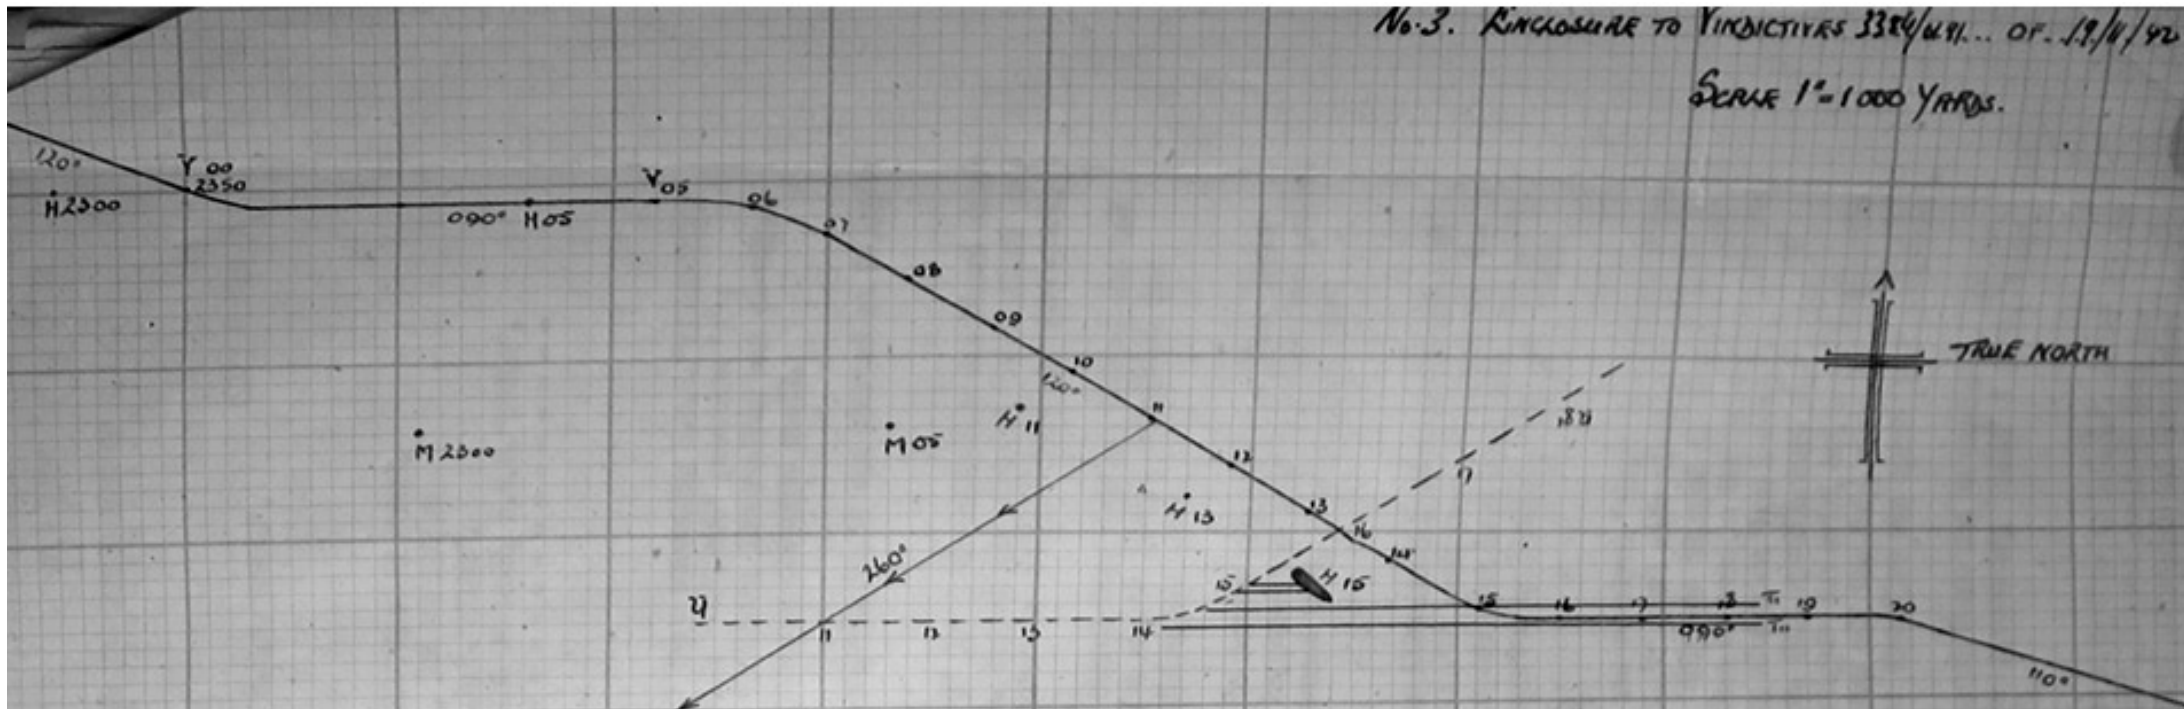

SCALE : 1" = 4000 Yards.

Shows track of Vindicator, position of Venomous (VEN) at 2230 Z/11 and of Morne (M) at different times.  
Mean course of U-boat - - - - -

No. 3. ENCLOSURE TO YINDICTIVE 3384/491... OF 19/11/42

SCALE 1" = 1000 YARDS.

TRACK OF YINDICTIVE SHOWN AS TIMES REPRESENTING MINUTES AFTER 2300.

- APPROXIMATE POSITIONS OF AIRCRAFT SHOWN H WITH TIMES IN " " "
- " " " " " " " " " " " "
- POSITION TRACK OF U BOAT SHOWN - - - - - " " " " " " " " " " " "
- COURSE OF 4 TORPEDOS FIRED AT ABOUT 2314 BETWEEN 095° - 035°.
  - LIMITS OF SPEED OF U BOAT 15-17 KNOTS.
  - APPROACH COURSE OF U BOAT 100°-90°
  - ALTERATION OF COURSE OF U BOAT AFTER FIRING 30°-40° TO PORT.