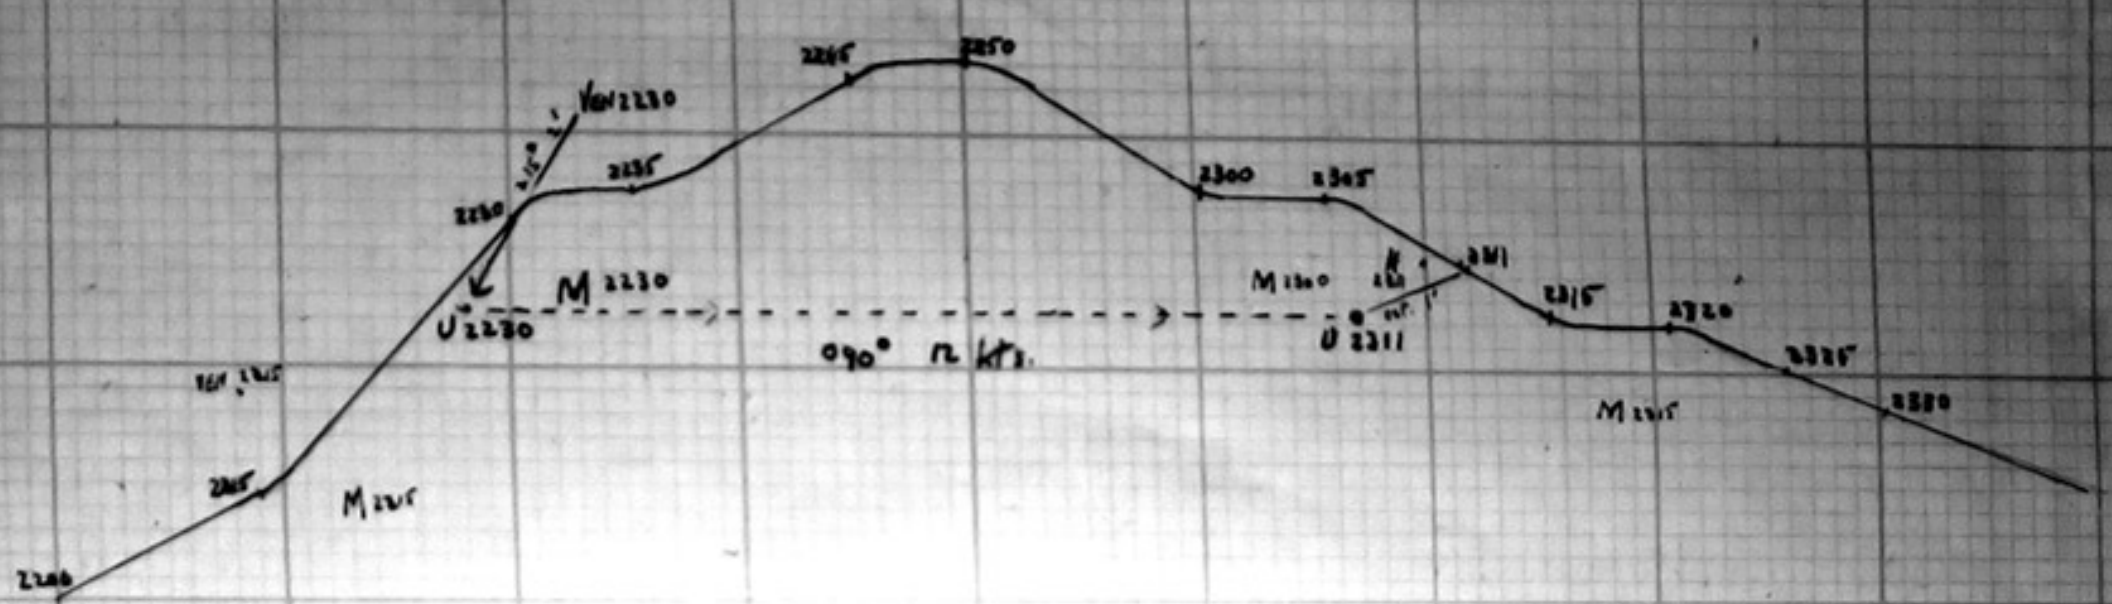

SCALE : 1" = 4000 Yards.

Shows track of Vindicator, position of Venomous (VEN) at 2230 Z/11 and of Morne (M) at different times.  
Mean course of U-boat - - - - -

No. 3. ENCLOSURE TO YINDICTIVE 3384/491... OF 19/11/42

SCALE 1" = 1000 YARDS.

TRACK OF YINDICTIVE SHOWN AS TIMES REPRESENTING MINUTES AFTER 2300.

- APPROXIMATE POSITIONS OF AIRCRAFT SHOWN H WITH TIMES IN " " "
- " " " " " " " " " " " "
- POSITION TRACK OF U BOAT SHOWN - - - - - " " " " " " " " " " " "
- COURSE OF 4 TORPEDOS FIRED AT ABOUT 2314 BETWEEN 095° - 035°.
  - LIMITS OF SPEED OF U BOAT 15-17 KNOTS.
  - APPROACH COURSE OF U BOAT 100°-90°
  - ALTERATION OF COURSE OF U BOAT AFTER FIRING 30°-40° TO PORT.